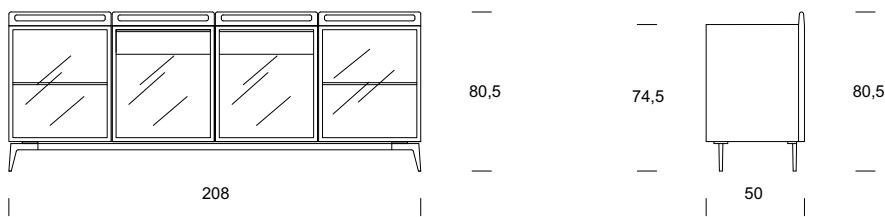

Quattro ante vetro con cassetto centrale

Four glass doors with central drawer