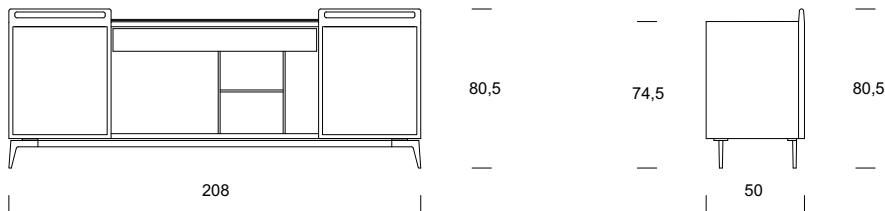

Due ante legno laterali e vano centrale a giorno con cassetto

Two side wooden doors and central open compartment with drawer