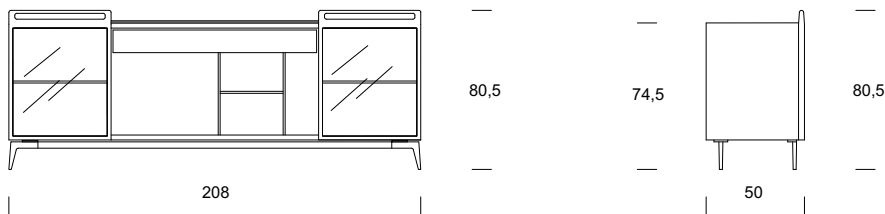

Due ante vetro laterali e vano centrale a giorno con cassetto

Two side glass doors and central open compartment with drawer