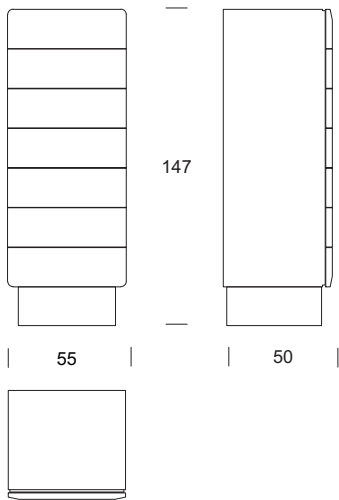

SIR 7 MOBILE CONTENITORE / CABINET

STRUTTURA RIVESTITA IN PELLE
CON CASSETTI IN LEGNO
LEATHER COVERED STRUCTURE
WITH WOODEN DRAWERS