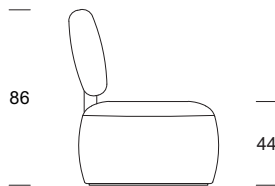

Dimensioni:
L 140 x P 80 x H 86 cm

Materiali:
Seduta e schienale imbottiti in tessuto o pelle con elemento in legno massello di noce canaletto / rovere / rovere nero

SOFÀ

Sofà composed of two upholstered sections, dressed in leather or fabric, defining the seat and back. The sections are joined by a pair of solid wood supports, combining structural integrity with a refined aesthetic.

*Dimensions:
L 140 x W 80 x H 86 cm*

*Materials:
Seat and backrest upholstered in fabric or leather with solid Canaletto walnut / oak / black oak element*

140

86

44

80